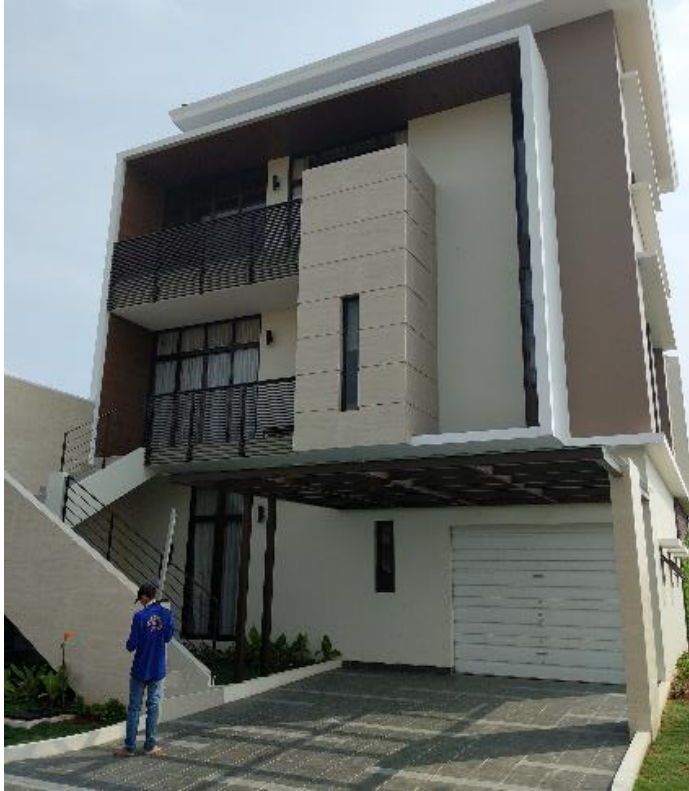

Morizen Cluster, Summarecon Bekasi – INDONESIA 2019

TYPE
Aluminum

SIZE
W 2800 x H 2300

OPERATION
Manual