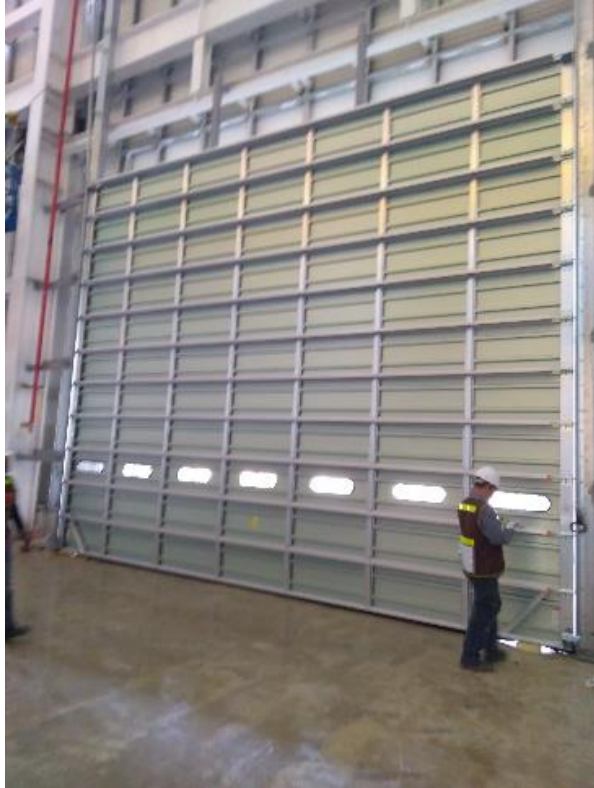

Ice Barrier

Dock Shelter

Air Shelter

Dock Leveler

Insulated Door

PVC Shutter

6

APPLIED MATERIALS Tainan Manufacturing Center – TAIWAN 2018